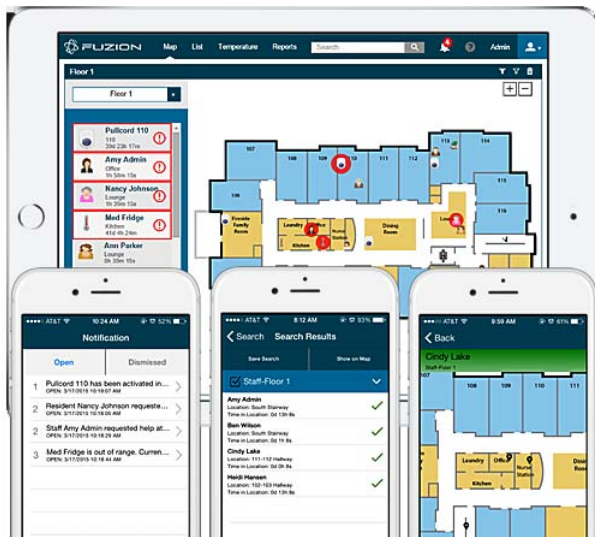

WHAT IS ZULAFLY?

ZulaFly's primary goal is to protect your people and assets in a way no other system can. That's why we created Fuzion, a unique solution providing Staff Safety, Patient and Resident Locating, Asset Tracking and Management, Temperature Monitoring, and Mobility across multiple industries.

We are taking the power of GPS to your place of business. Have you considered the value of a GPS & Real-Time Locating System in your workplace so you know where things are inside and outside of the facility? Your people and assets are far too valuable to leave their security to chance. Fuzion adds peace of mind and efficiency to your business.

What sets ZulaFly apart? Consider this example: Fuzion can alert when a vehicle is moving during off hours, while providing location information on people and equipment inside the facility and capital assets at a job site. While there are companies that offer RTLS or GPS, ZulaFly is unique in that we offer one platform that does both.